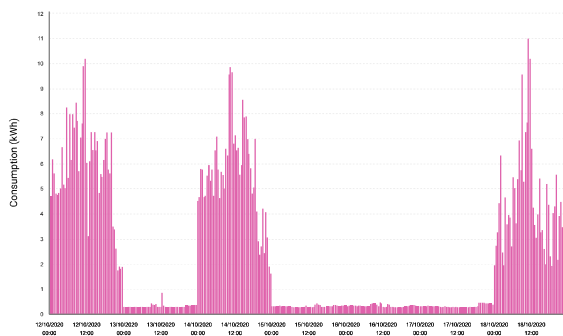

# Global First report for Castlekeep Care Home Week commencing 12 October 2020

week 42 of 2020

	Current week 12/10/2020	Previous week 05/10/2020	% Change
Energy consumption kWh	410	149	175%

Annual equivalent - based on current week	kWh
Energy consumption	21,320
Energy base load	2,271

## Energy consumption for previous 13 weeks

## Daily data summary

	Date	Daily peak flow rate	Time of peak flow	Daily minimum flow rate	Daily total flow	Meter read	% of weekly total
<b>Monday</b>	12/10/2020	10 (kWh)	12/10/2020 11:30	2 (kWh)	139 (kWh)	16,888	35%
<b>Tuesday</b>	13/10/2020	<1 (kWh)	13/10/2020 12:30	<1 (kWh)	8 (kWh)	17,027	2%
<b>Wednesday</b>	14/10/2020	10 (kWh)	14/10/2020 10:30	2 (kWh)	134 (kWh)	17,035	33%
<b>Thursday</b>	15/10/2020	<1 (kWh)	15/10/2020 14:30	<1 (kWh)	8 (kWh)	17,169	2%
<b>Friday</b>	16/10/2020	<1 (kWh)	16/10/2020 11:00	<1 (kWh)	8 (kWh)	17,177	2%
<b>Saturday</b>	17/10/2020	<1 (kWh)	17/10/2020 19:00	<1 (kWh)	8 (kWh)	17,185	1%
<b>Sunday</b>	18/10/2020	11 (kWh)	18/10/2020 11:00	2 (kWh)	105 (kWh)	17,192	25%