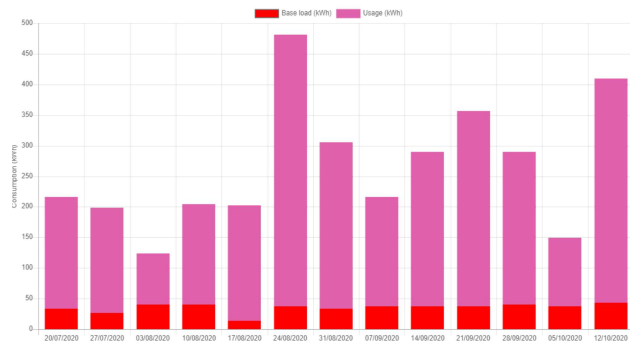

# Global First report for Castlekeep Care Home Week commencing 12 October 2020

week 42 of 2020

	Current week 12/10/2020	Previous week 05/10/2020	% Change
Energy consumption kWh	410	149	175%

Annual equivalent - based on current week	kWh
Energy consumption	21,320
Energy base load	2,271

## Energy consumption for previous 13 weeks

## Daily data summary

	Date	Daily peak flow rate	Time of peak flow	Daily minimum flow rate	Daily total flow	Meter read	% of weekly total
<b>Monday</b>	12/10/2020	10 (kWh)	12/10/2020 11:30	2 (kWh)	139 (kWh)	16,888	35%
<b>Tuesday</b>	13/10/2020	<1 (kWh)	13/10/2020 12:30	<1 (kWh)	8 (kWh)	17,027	2%
<b>Wednesday</b>	14/10/2020	10 (kWh)	14/10/2020 10:30	2 (kWh)	134 (kWh)	17,035	33%
<b>Thursday</b>	15/10/2020	<1 (kWh)	15/10/2020 14:30	<1 (kWh)	8 (kWh)	17,169	2%
<b>Friday</b>	16/10/2020	<1 (kWh)	16/10/2020 11:00	<1 (kWh)	8 (kWh)	17,177	2%
<b>Saturday</b>	17/10/2020	<1 (kWh)	17/10/2020 19:00	<1 (kWh)	8 (kWh)	17,185	1%
<b>Sunday</b>	18/10/2020	11 (kWh)	18/10/2020 11:00	2 (kWh)	105 (kWh)	17,192	25%